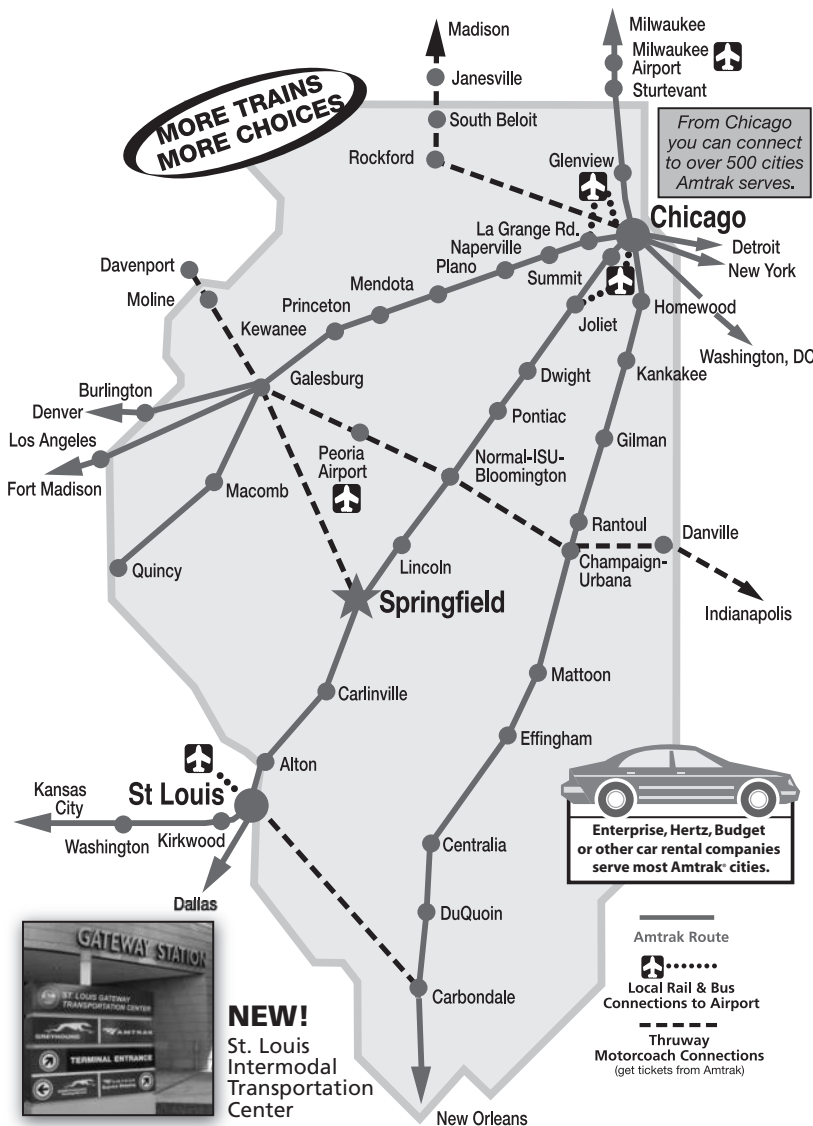

$$ SAVE GAS $$

Travel Amtrak® for Business or Pleasure to 30 Illinois Cities

ILLINOIS
MILE AFTER MAGNIFICENT MILE

Illinois Tourist Information:
1-800-2CONNECT
www.enjoyillinois.com

Illinois Amtrak Information, Car-Free Vacations & Special Offers: www.dot.il.gov/amtrak

AMTRAK® DISCOUNTS

- Kids • 10-Ride Tickets • Seniors
- Student & Veteran Advantage Members
- Military • Group and Convention Travel
- Nationwide USA Rail Pass

Low Illinois Fares

Each way to Chicago from: ..... Starting at

Carbondale	$32
Champaign	$13
Macomb	$19
Milwaukee, WI	$22
Normal-Bloomington	$12
Quincy	$26
Springfield	$18
St. Louis, MO	$23

TRAVEL MIDWEEK FOR BEST PRICES.
Amtrak.com • 1-800-USA-RAIL

CHICAGO – MILWAUKEE

	329	331	333	335	337	339	341
	Mo-Sa	Daily	Daily	Daily	Daily	Daily	Daily
CHICAGO	6:00A	8:25A	10:20A	1:05P	3:15P	5:08P	8:05P
GLENVIEW, IL	6:22A	8:47A	10:42A	1:27P	3:37P	5:32P	8:27P
STURTEVANT (RACINE), WI	7:00A	9:25A	11:20A	2:05P	4:15P	6:14P	9:05P
MILWAUKEE AIRPORT	7:14A	9:39A	11:34A	2:19P	4:29P	6:28P	9:19P
MILWAUKEE	7:29A	9:54A	11:49A	2:34P	4:44P	6:45P	9:34P

MILWAUKEE – CHICAGO

	330	332	334	336	338	340	342
	Mo-Sa	Daily	Daily	Daily	Daily	Daily	Daily
MILWAUKEE	6:15A	8:00A	11:00A	1:00P	3:00P	5:45P	7:35P
MILWAUKEE AIRPORT	6:26A	8:10A	11:10A	1:10P	3:10P	5:55P	7:45P
STURTEVANT (RACINE), WI	6:43A	8:23A	11:23A	1:23P	3:23P	6:08P	7:58P
GLENVIEW, IL	7:25A	9:01A	12:01P	2:01P	4:01P	6:46P	8:36P
CHICAGO	7:57A	9:29A	12:29P	2:29P	4:29P	7:14P	9:04P

Fares, schedules, routes and other information subject to change without notice. Amtrak is a registered service mark of the National Railroad Passenger Corporation.